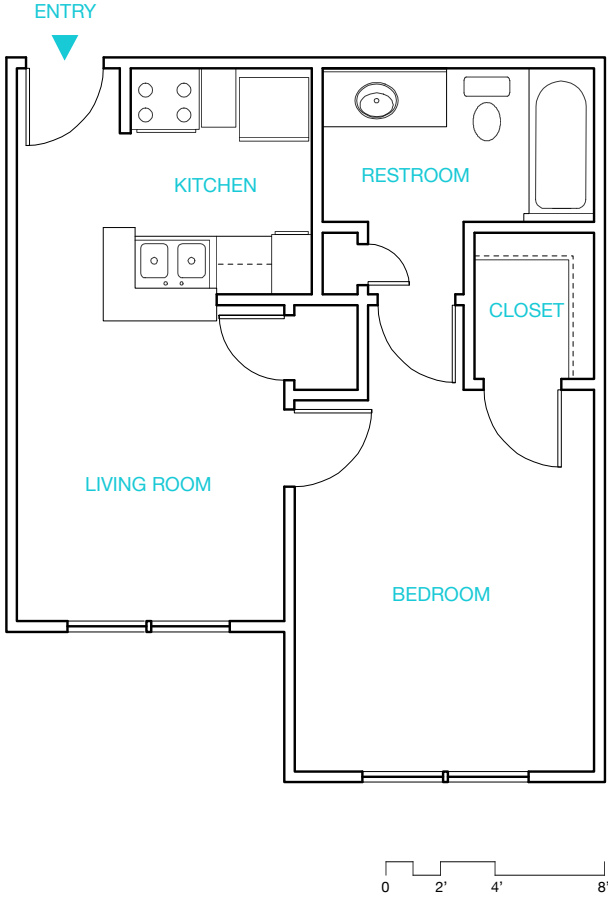

# 1 BED + 1 BATH

RICE GRADUATE APARTMENTS  
STUDIO

Specifications:

Total Sq. Ft/ Unit : 513 SF