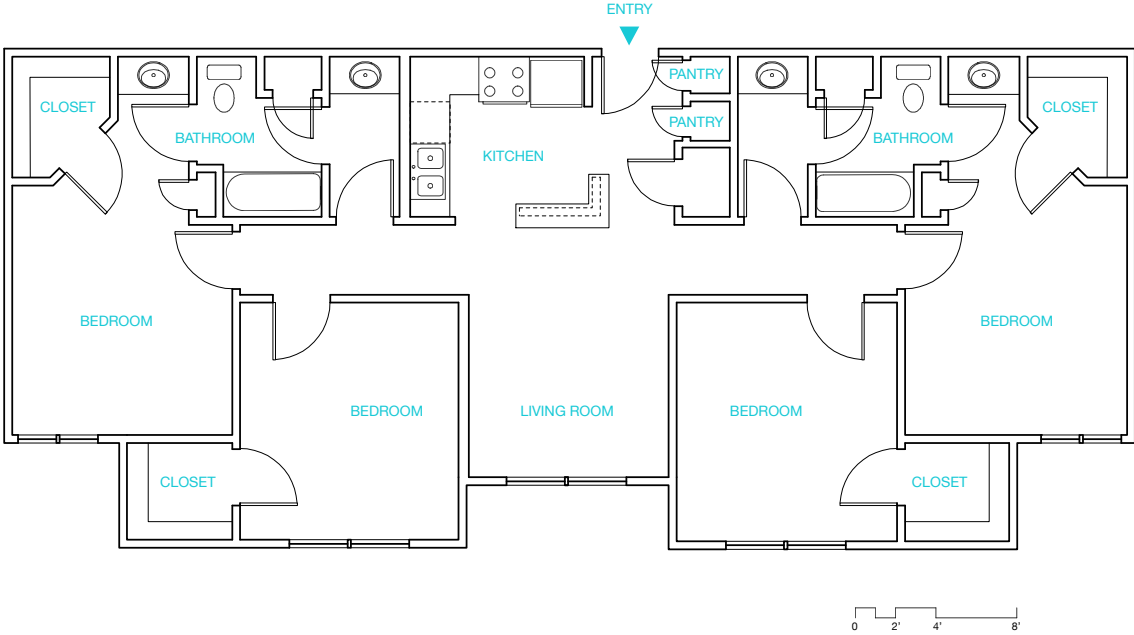

# 4 BED + 2 BATH

RICE GRADUATE APARTMENTS

Specifications:

Total Sq. Ft/ Unit : 1298 SF