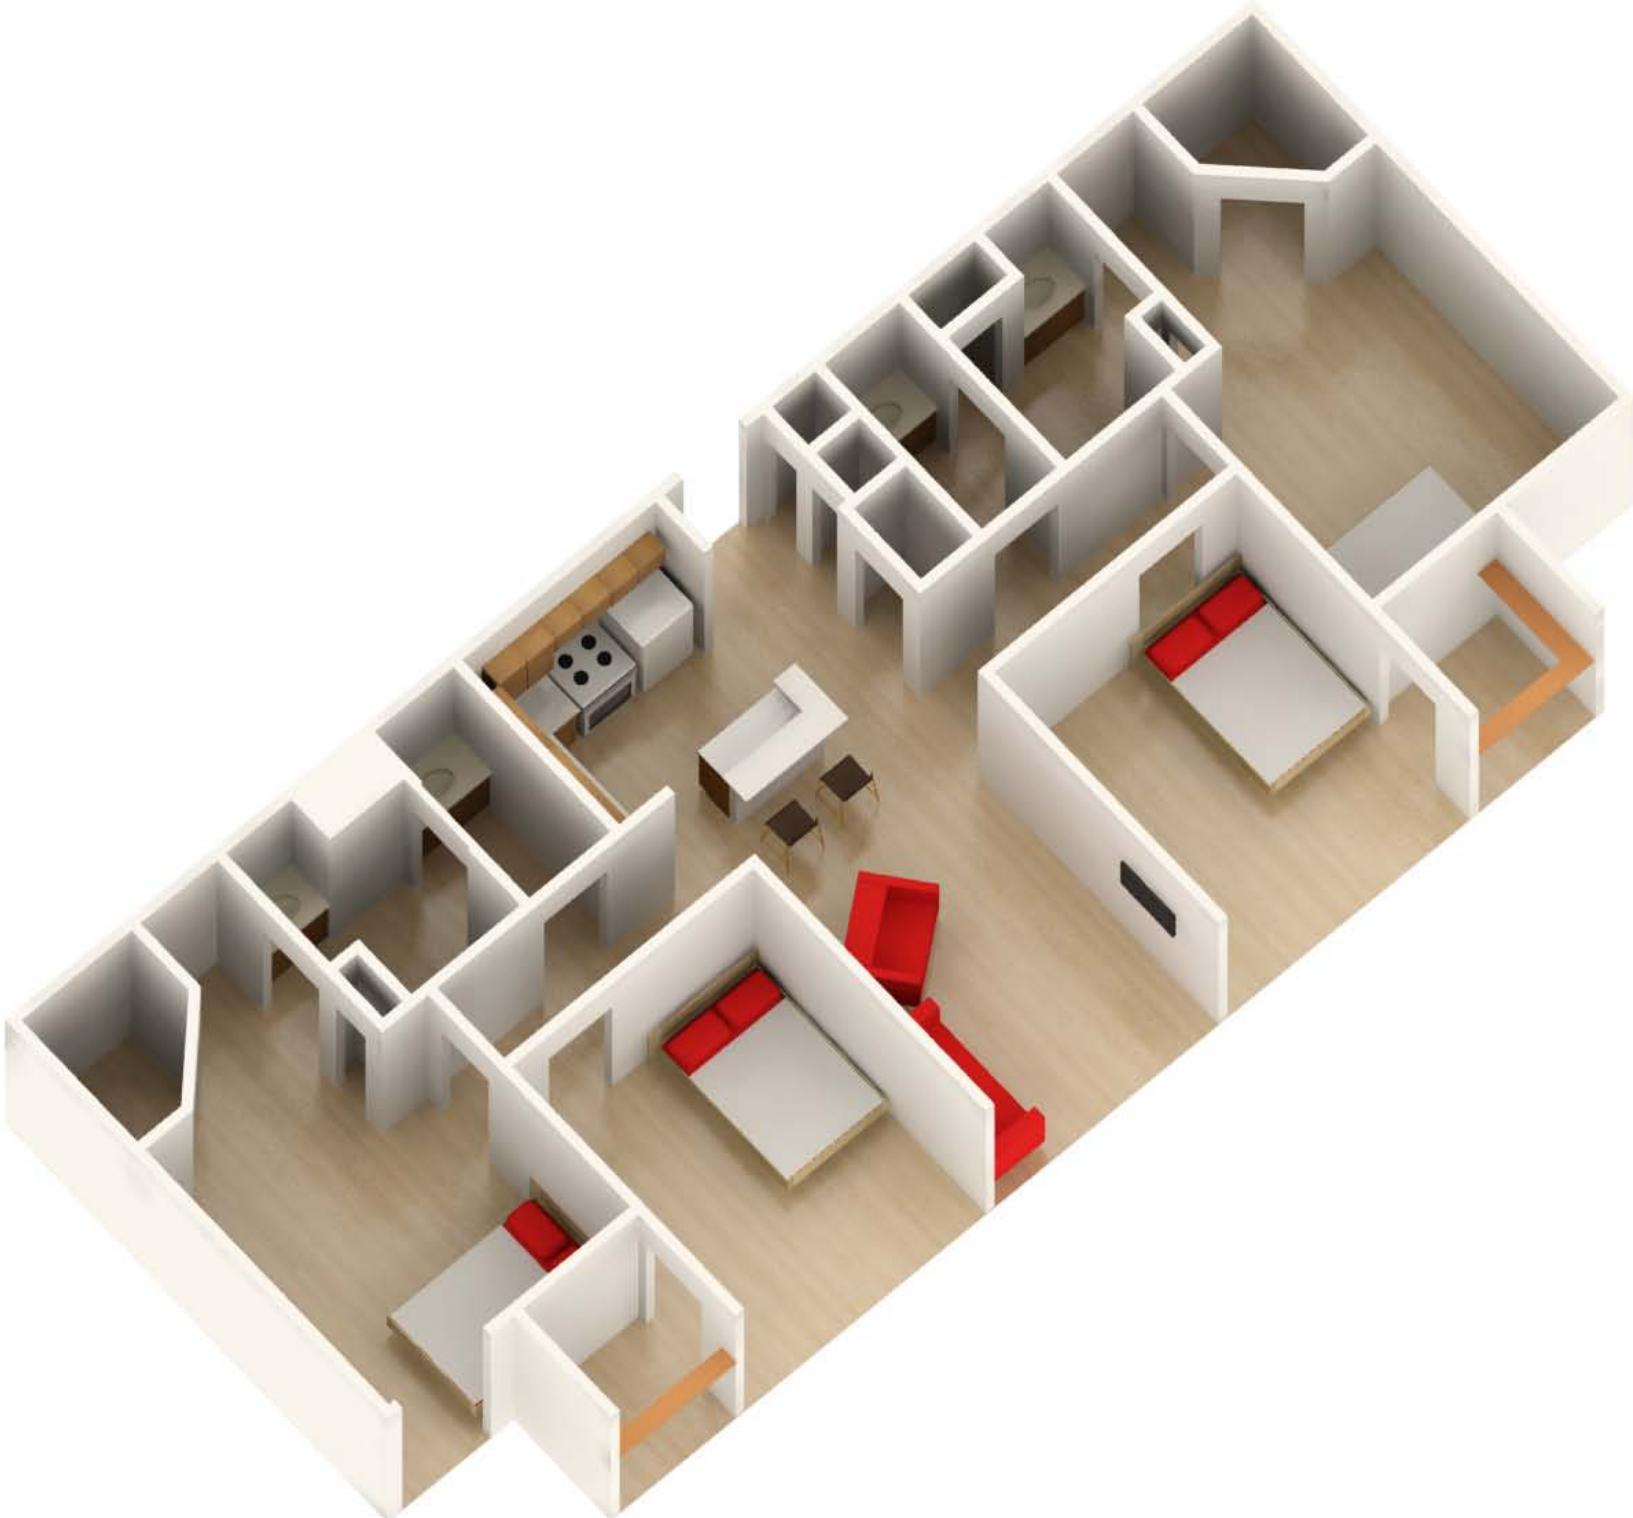

# 4 BED + 2 BATH

RICE GRADUATE APARTMENTS

Specifications:

Total Sq. Ft/ Unit : 1298 SF