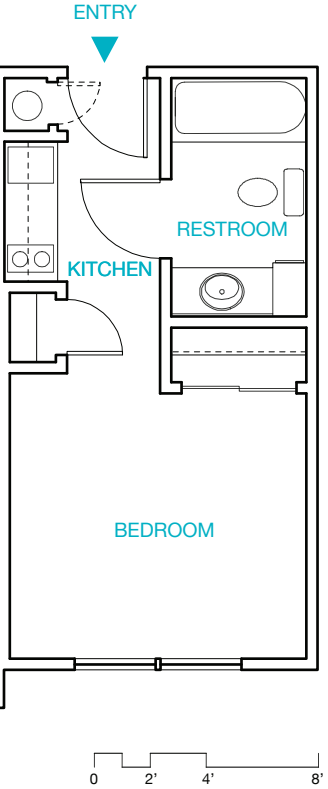

EFFICIENCY
RICE GRADUATE APARTMENTS
EFFICIENCY

Specifications:
Total Sq. Ft/ Unit : 513 SF