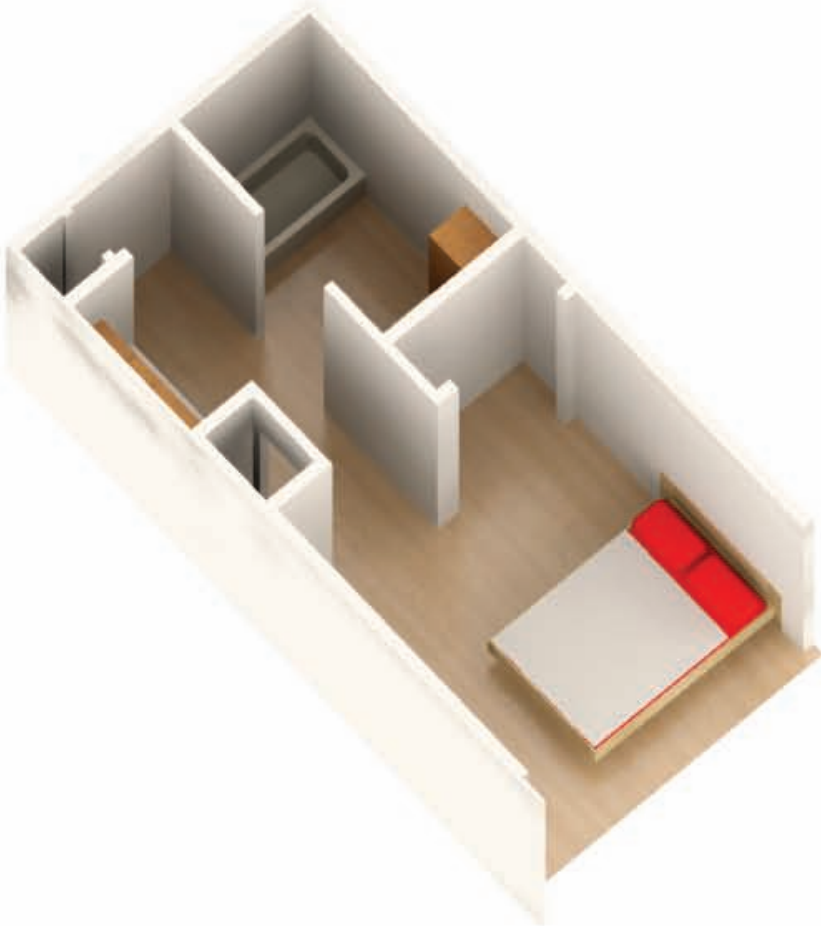

EFFICIENCY
RICE GRADUATE APARTMENTS
EFFICIENCY

Specifications:
Total Sq. Ft/ Unit : 513 SF