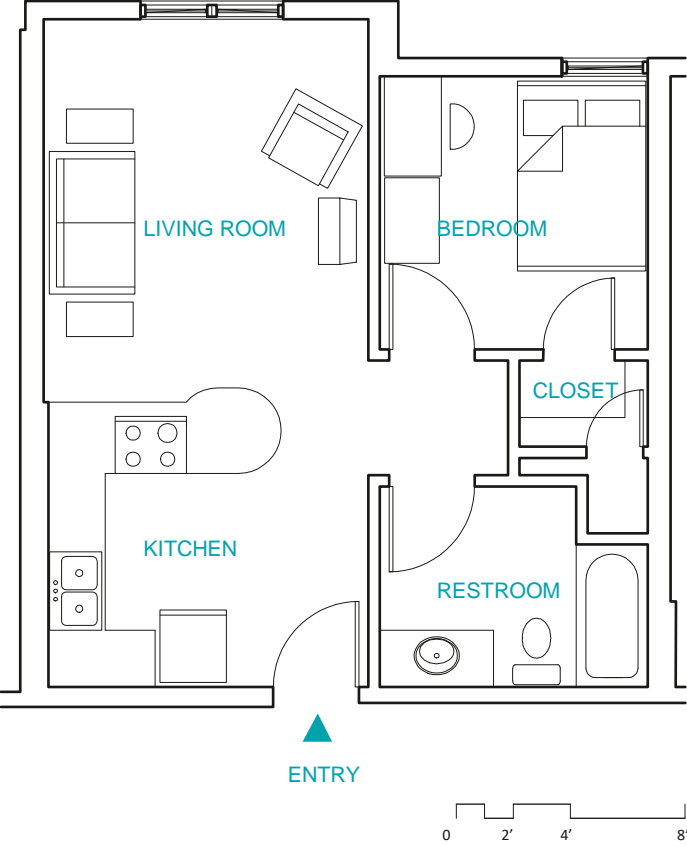

1 BED + 1 BATH

RICE VILLAGE APARTMENTS

Total Sq. Ft/ Unit:
442 SF min. to 483 SF max.
Monthly Rent Range:
\$1,170 – \$1,200