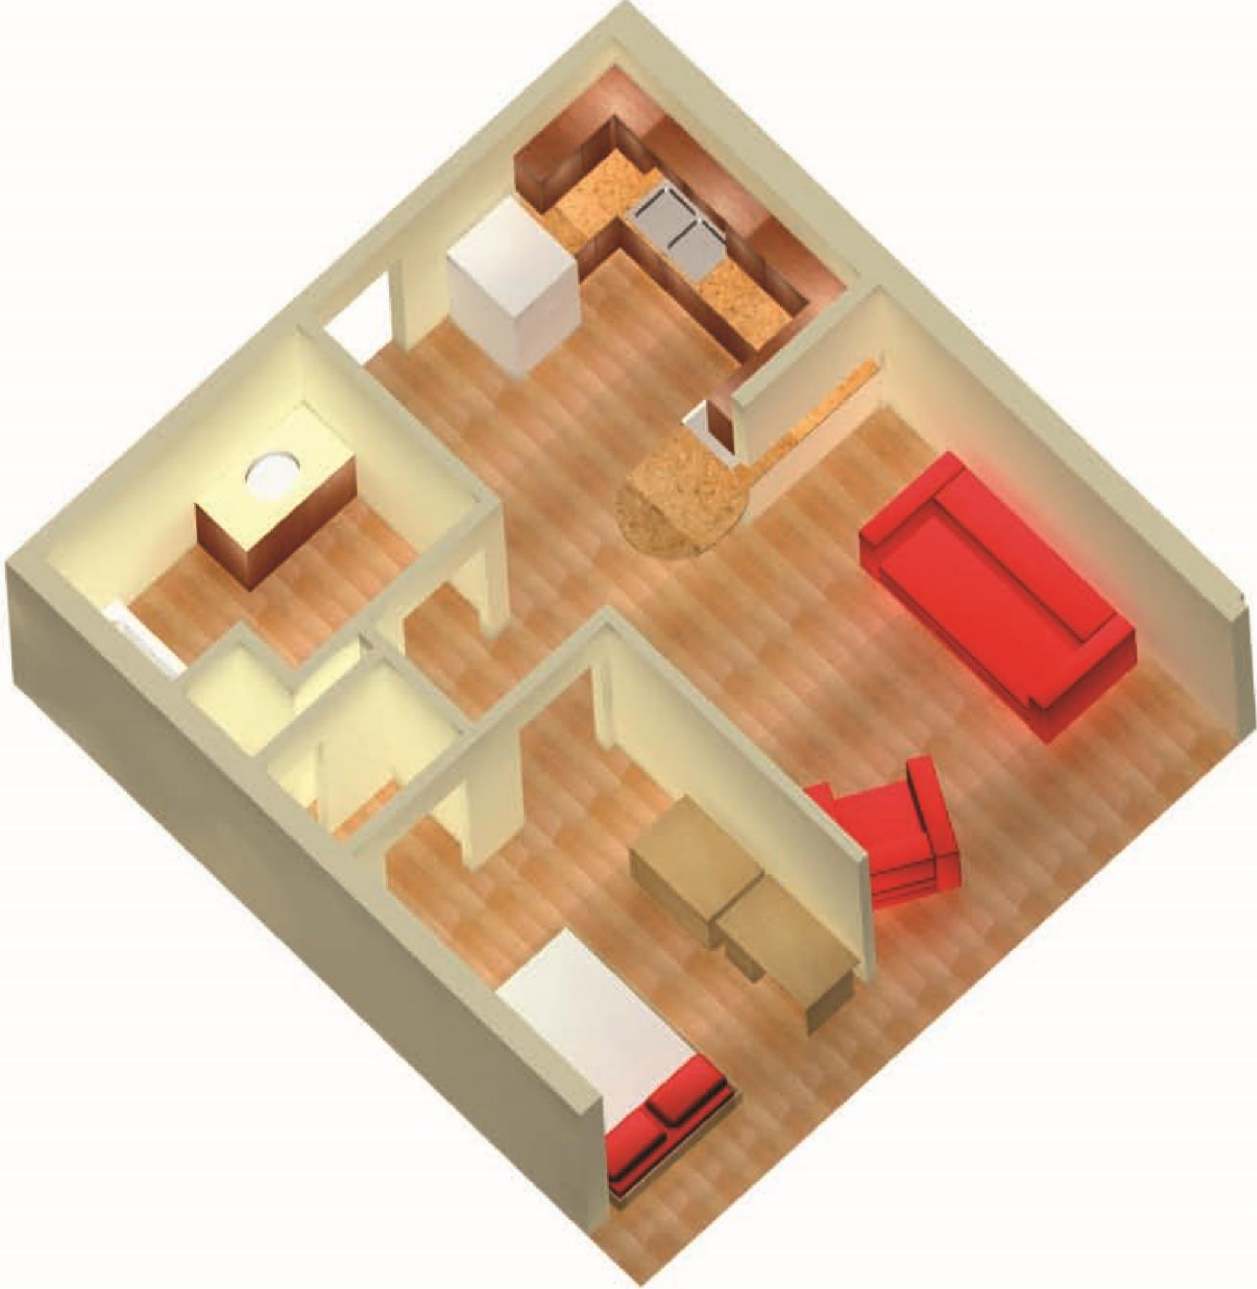

1 BED + 1 BATH

RICE VILLAGE APARTMENTS

Total Sq. Ft/ Unit:
442 SF min. to 483 SF max.
Monthly Rent Range:
\$1,170 – \$1,200