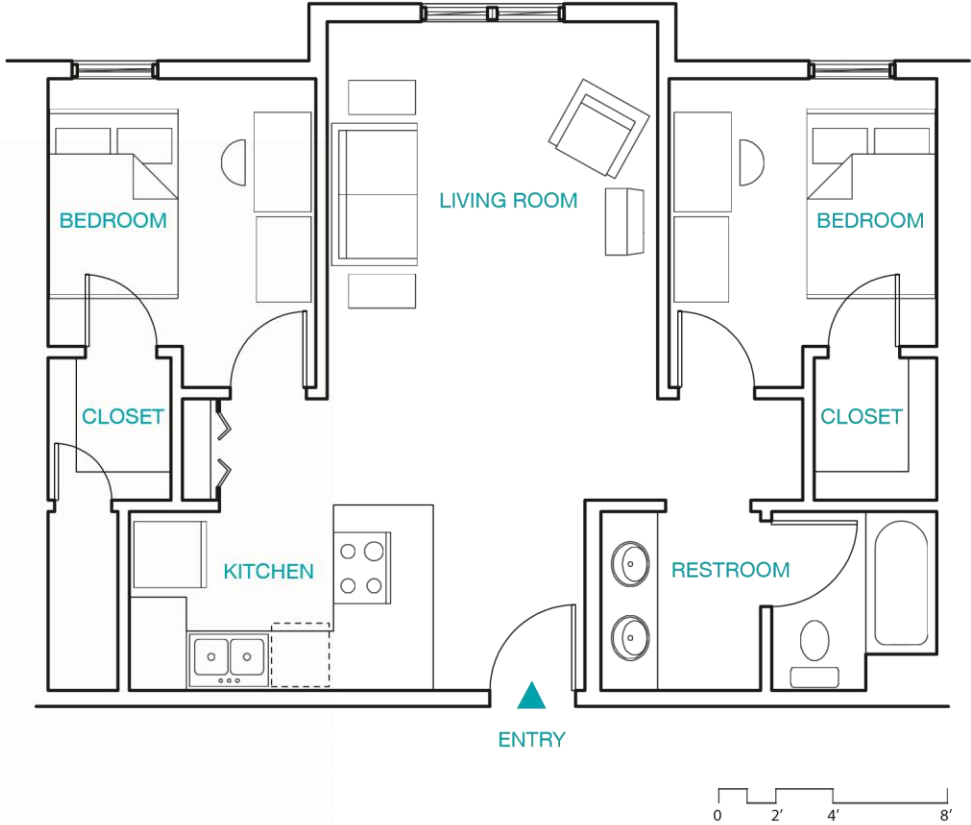

# 2 BED + 1 BATH

RICE VILLAGE APARTMENTS

Total Sq. Ft./Unit:  
637 SF min. to 890 SF max.  
Monthly Rent Range:  
\$790 – \$920