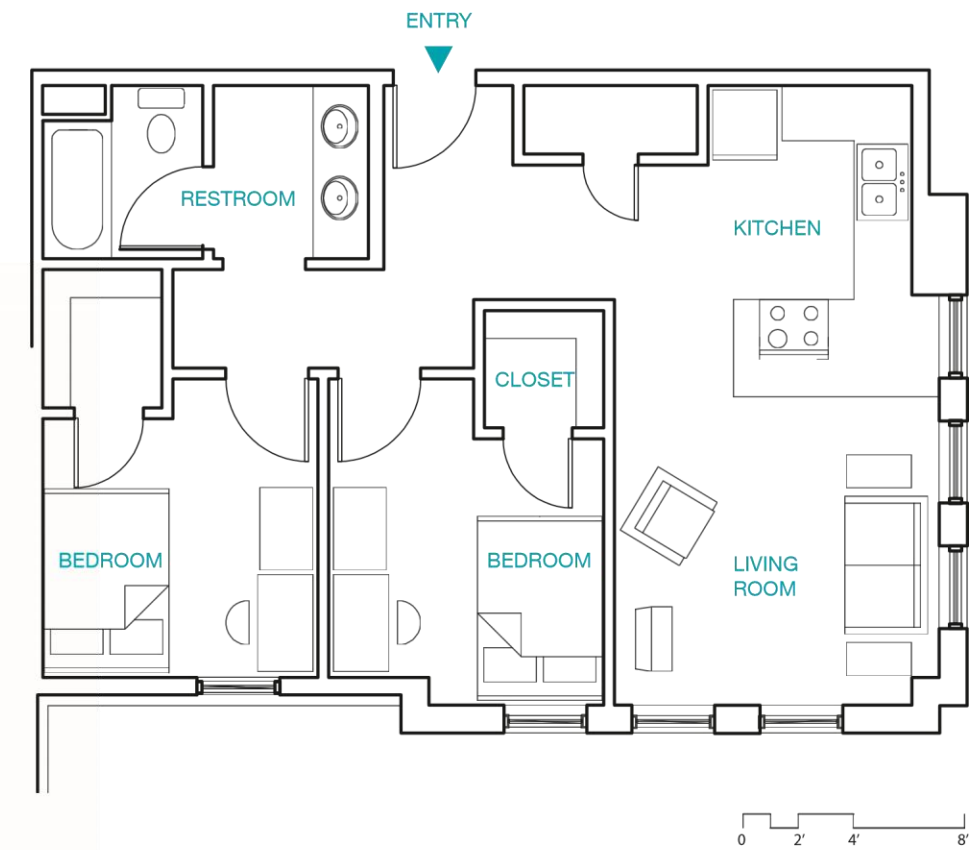

# 2 BED + 1 BATH OPTION 2

RICE VILLAGE APARTMENTS

Total Sq. Ft./Unit:  
637 SF min. to 890 SF max.

Monthly Rent Range:  
\$790 – \$920