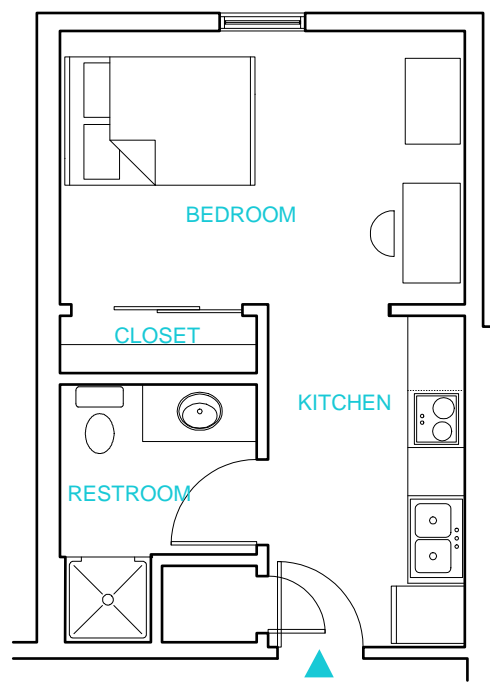

# EFFICIENCY

RICE

VILLAGE APARTMENTS

Total Sq. Ft/ Unit:  
300 SF  
Monthly Rent:  
\$920