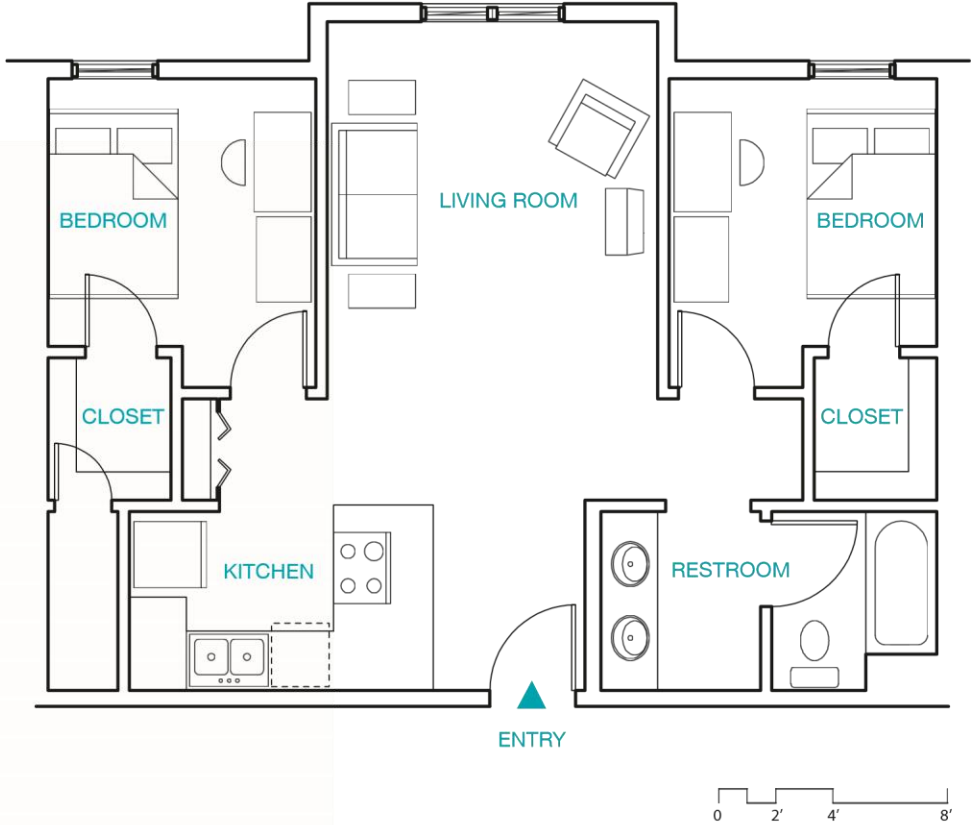

2 BED + 1 BATH

RICE VILLAGE APARTMENTS

Total Sq. Ft./Unit:
637 SF min. to 890 SF max.