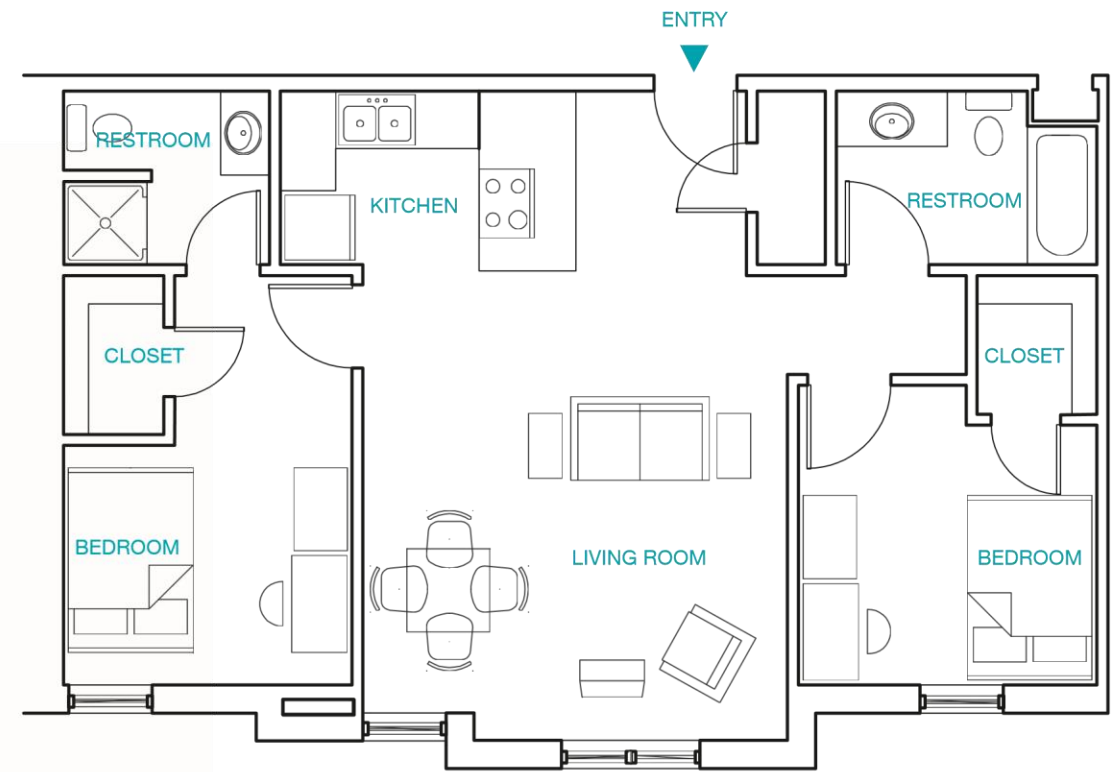

2 BED + 2 BATH

RICE VILLAGE APARTMENTS

Total Sq. Ft./Unit:
770 SF min. to 833 SF max.